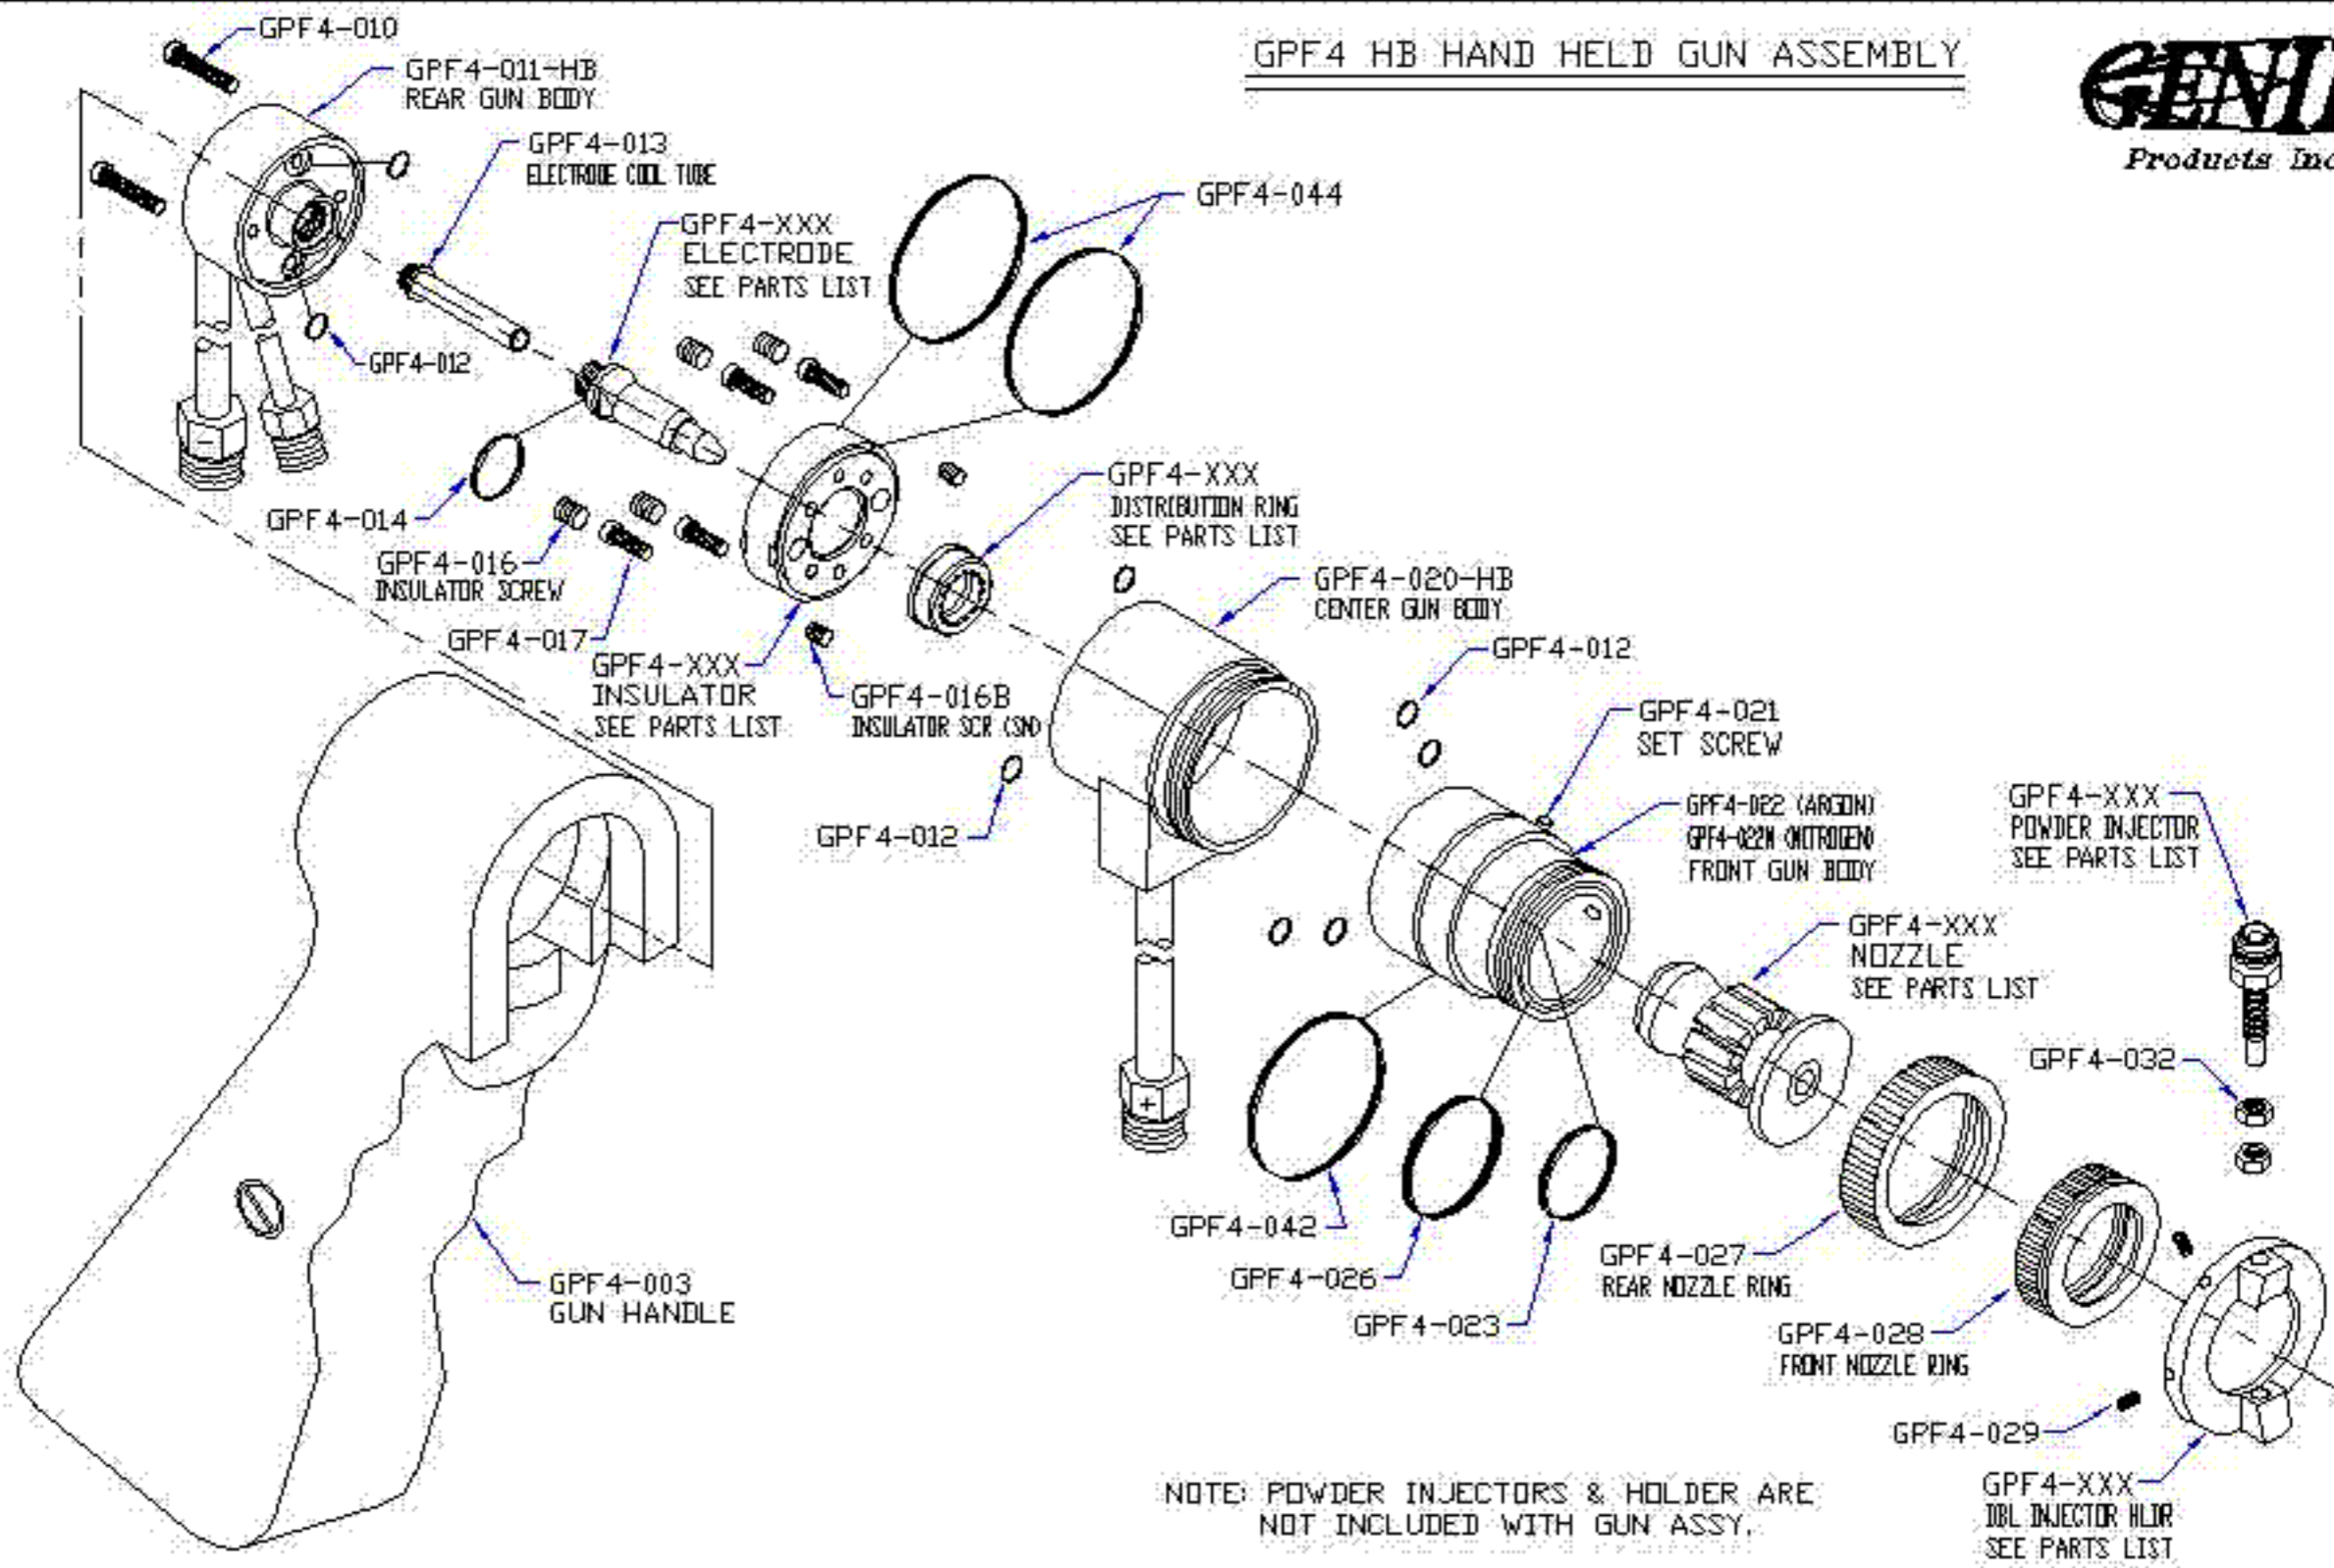

# GPF4 HB HAND HELD GUN ASSEMBLY

NOTE: POWDER INJECTORS & HOLDER ARE NOT INCLUDED WITH GUN ASSY.