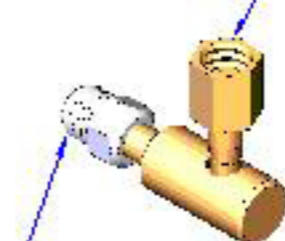

7M GUN R.H.

PT POWDER HOSE R.H.

GPF4-037K

90° PT POWDER HOSE TO 7M GUN ADAPTER (SWIVEL)

SG100 GUN R.H.

PT POWDER HOSE R.H.

GPF4-037L

90° PT POWDER HOSE TO MILLER GUN ADAPTER (SWIVEL)

PT POWDER HOSE R.H.

SG100 GUN R.H.

GPF4-037LS

PT POWDER HOSE TO MILLER GUN ADAPTER (SWIVEL)

4MP POWDER HOSE R.H.

PT GUN R.H.

GPF4-037M

PT GUN TO 4MP POWDER HOSE ADAPTER (SWIVEL)