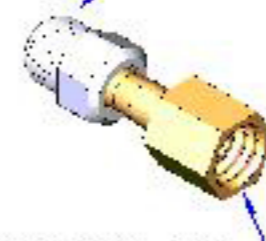

7M GUN R.H.

PT POWDER HOSE R.H.

GPF4-037K

90° PT POWDER HOSE TO 7M GUN ADAPTER (SWIVEL)

SG100 GUN R.H.

PT POWDER HOSE R.H.

GPF4-037L

90° PT POWDER HOSE TO MILLER GUN ADAPTER (SWIVEL)

PT POWDER HOSE R.H.

SG100 GUN R.H.

GPF4-037LS

PT POWDER HOSE TO MILLER GUN ADAPTER (SWIVEL)

4MP POWDER HOSE R.H.

PT GUN R.H.

GPF4-037M

PT GUN TO 4MP POWDER HOSE ADAPTER (SWIVEL)