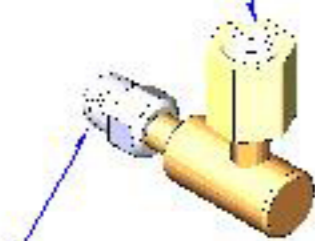

7M GUN R.H.

PT POWDER HOSE R.H.

GPF4-037K

90° PT POWDER HOSE TO 7M GUN ADAPTER (SWIVEL)

SG100 GUN R.H.

PT POWDER HOSE R.H.

GPF4-037L

90° PT POWDER HOSE TO MILLER GUN ADAPTER (SWIVEL)

PT POWDER HOSE R.H.

SG100 GUN R.H.

GPF4-037LS

PT POWDER HOSE TO MILLER GUN ADAPTER (SWIVEL)

4MP POWDER HOSE R.H.

PT GUN R.H.

GPF4-037M

PT GUN TO 4MP POWDER HOSE ADAPTER (SWIVEL)