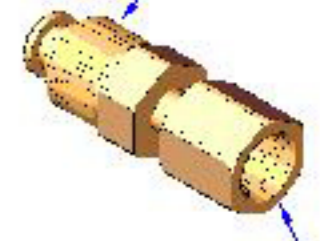

7M GUN R.H.

PT POWDER HOSE R.H.

GPF4-037K

90° PT POWDER HOSE TO 7M GUN ADAPTER (SWIVEL)

SG100 GUN R.H.

PT POWDER HOSE R.H.

GPF4-037L

90° PT POWDER HOSE TO MILLER GUN ADAPTER (SWIVEL)

PT POWDER HOSE R.H.

SG100 GUN R.H.

GPF4-037LS

PT POWDER HOSE TO MILLER GUN ADAPTER (SWIVEL)

4MP POWDER HOSE R.H.

PT GUN R.H.

GPF4-037M

PT GUN TO 4MP POWDER HOSE ADAPTER (SWIVEL)